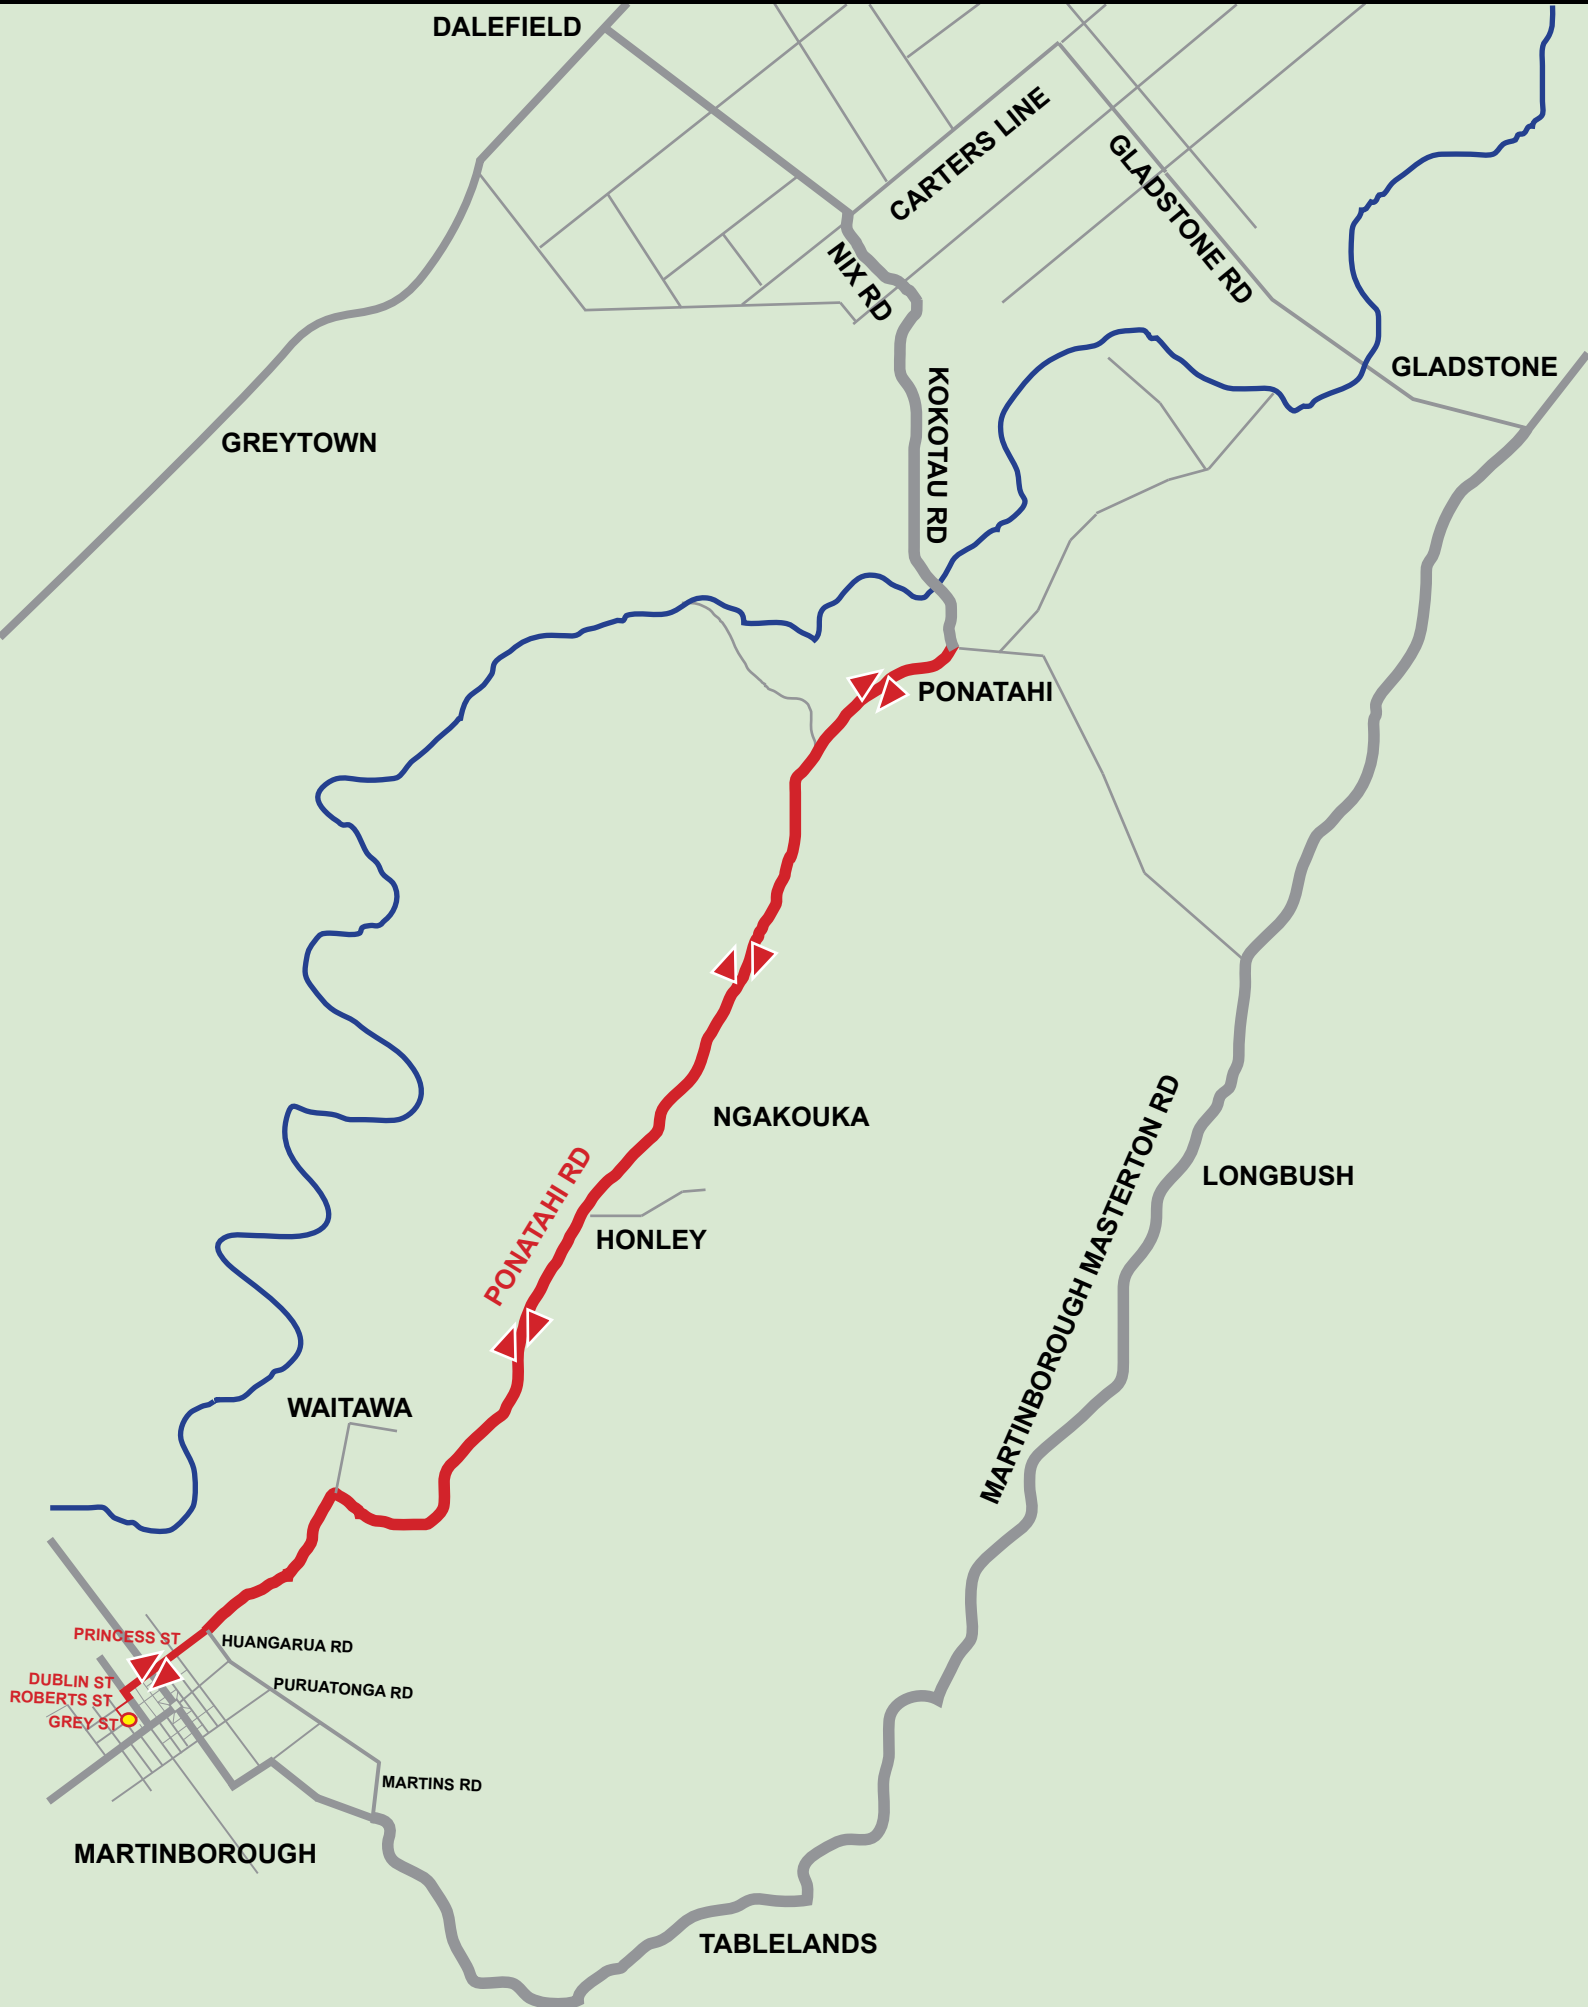

CYCLE - LONG RACE

CYCLE - MEDIUM RACE

CYCLE - SHORT RACE

RUN / WALK - 21KM

MARTINBOROUGH

RUN / WALK - 10KM

MARTINBOROUGH

RUN / WALK - 5KM

MARTINBOROUGH