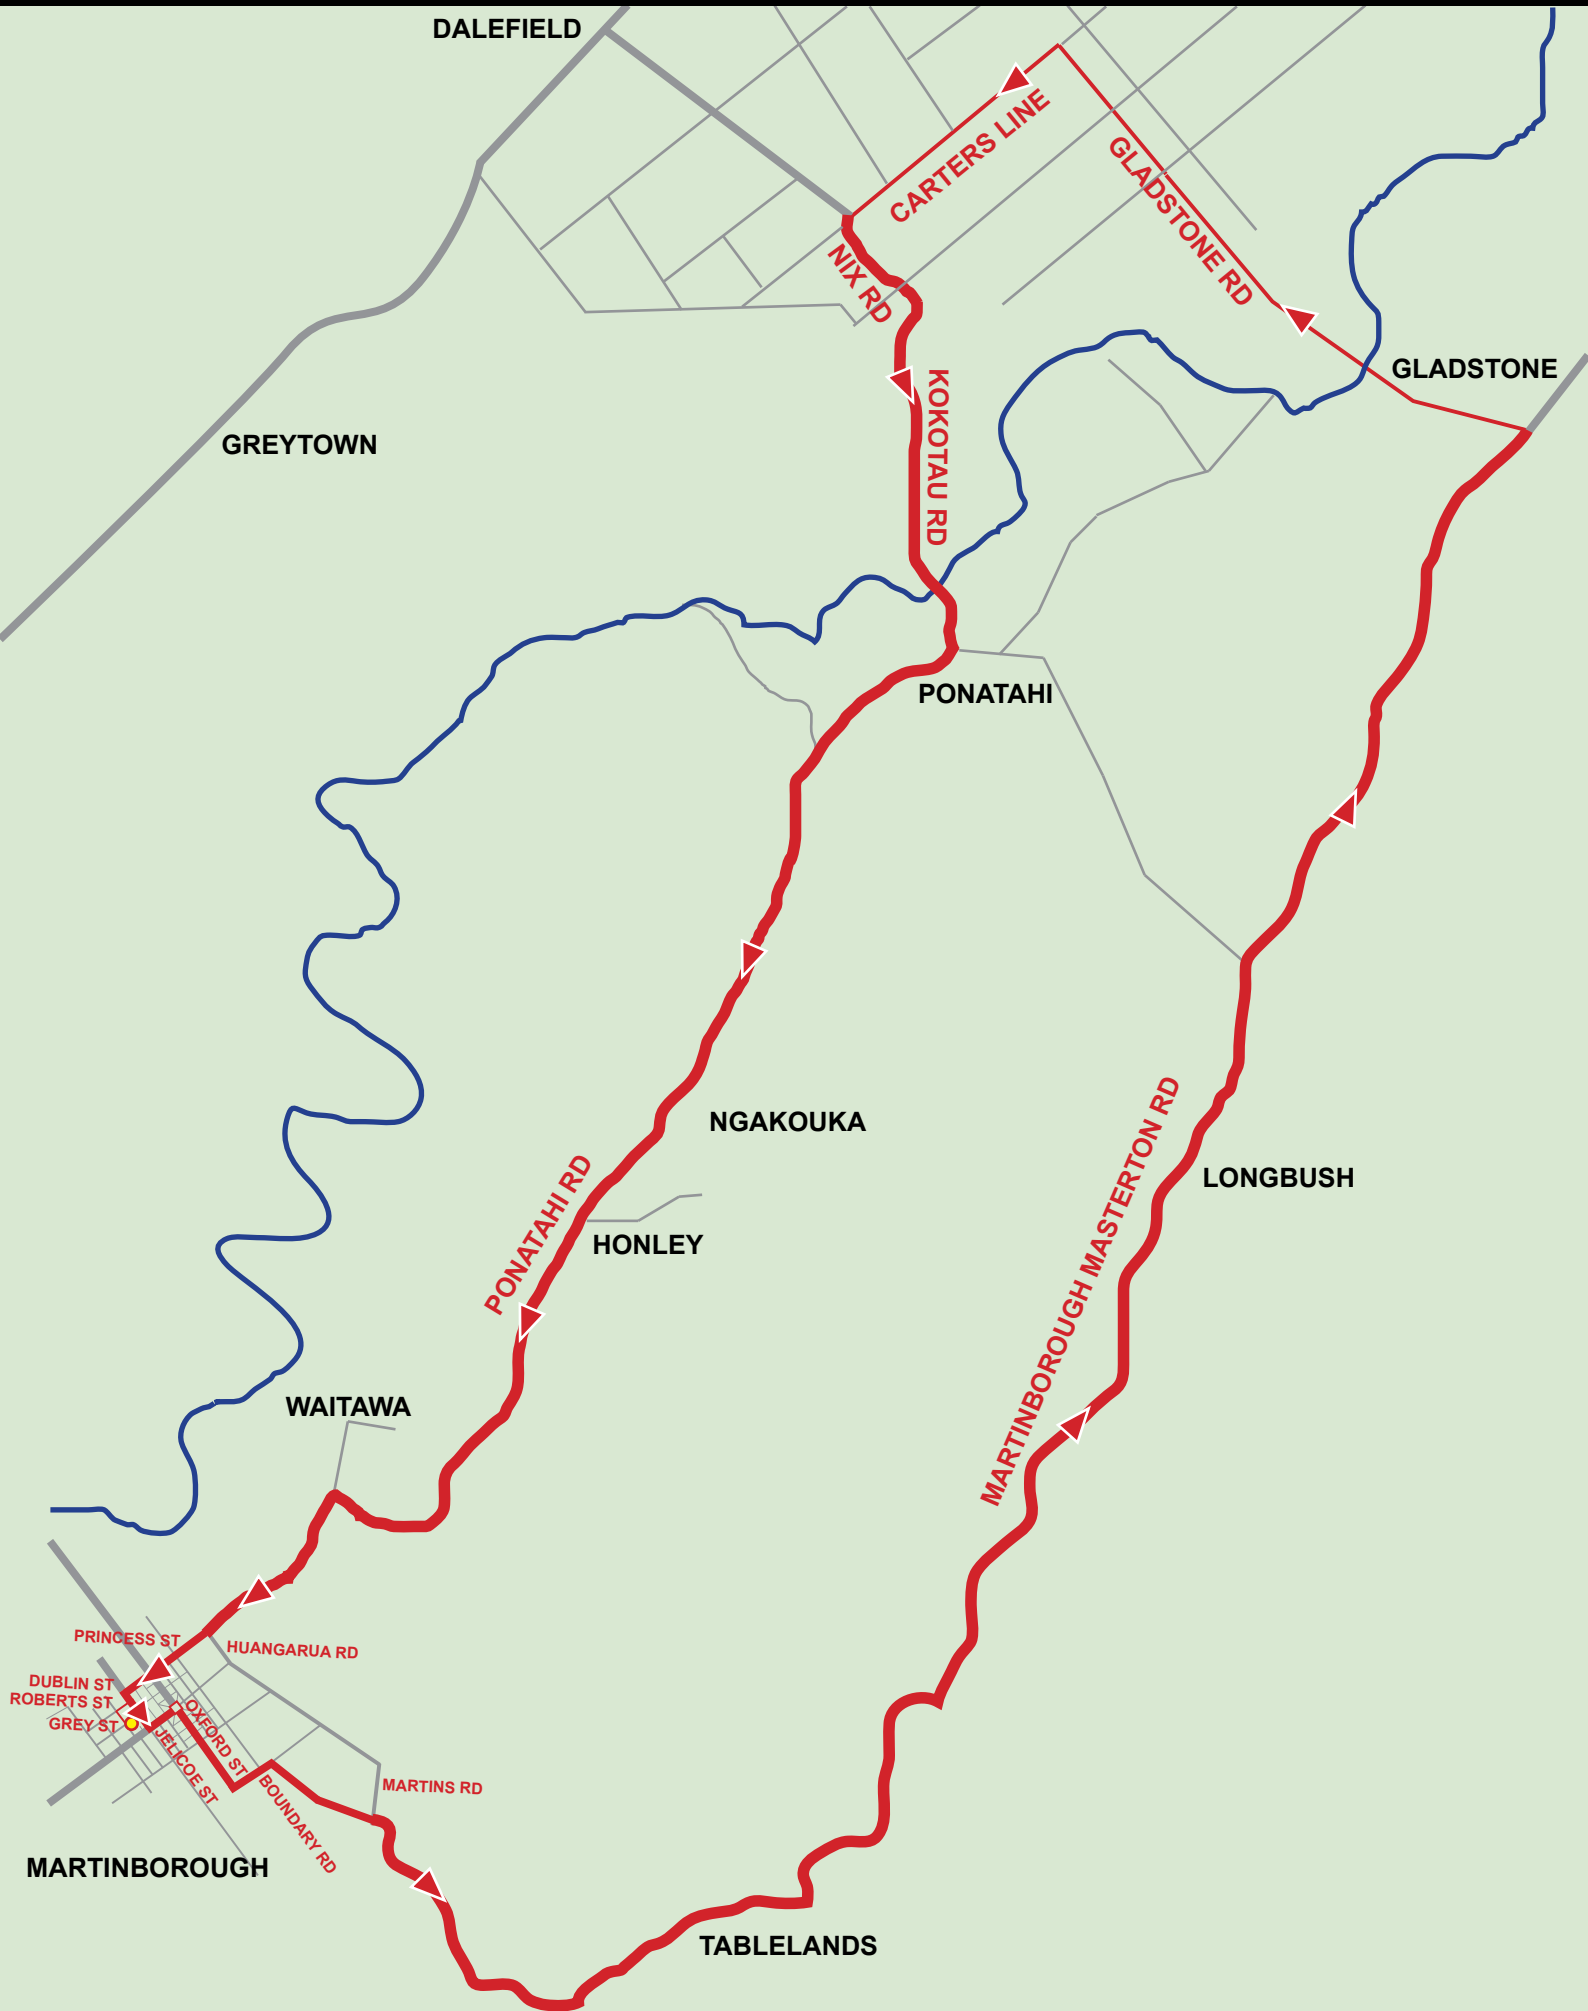

CYCLE - LONG RACE

CYCLE - MEDIUM RACE

CYCLE - SHORT RACE

RUN / WALK - 21KM

MARTINBOROUGH

RUN / WALK - 10KM

MARTINBOROUGH

RUN / WALK - 5KM

MARTINBOROUGH