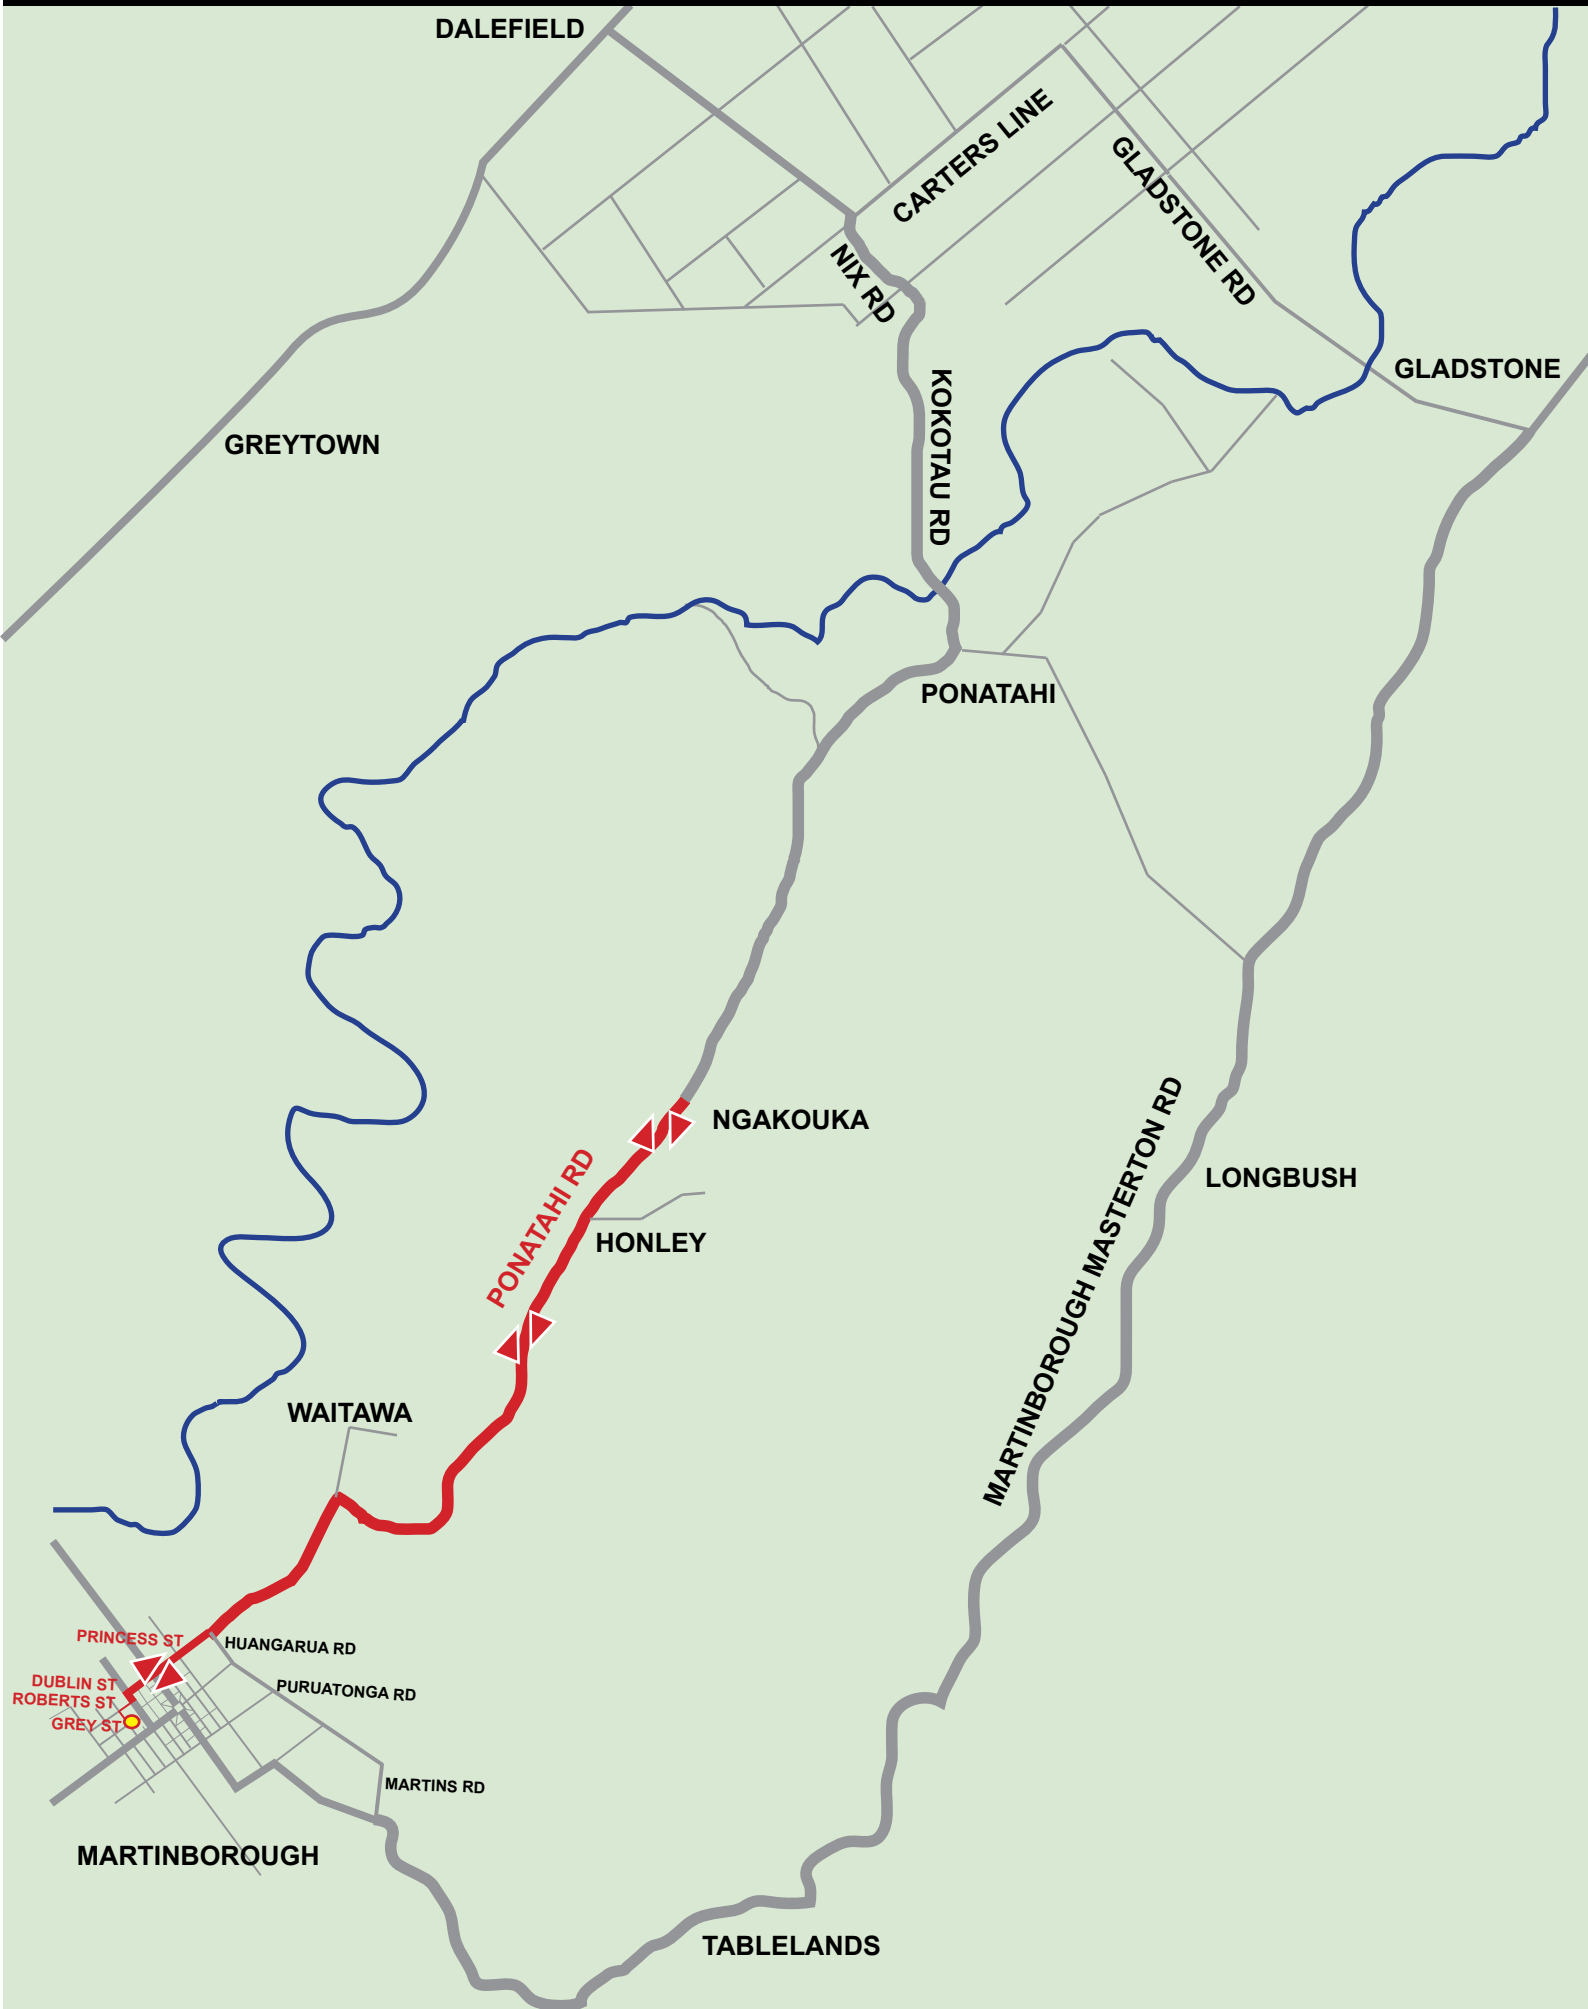

CYCLE - LONG RACE

CYCLE - MEDIUM RACE

CYCLE - SHORT RACE

RUN / WALK - 21KM

MARTINBOROUGH

RUN / WALK - 10KM

MARTINBOROUGH

RUN / WALK - 5KM

MARTINBOROUGH